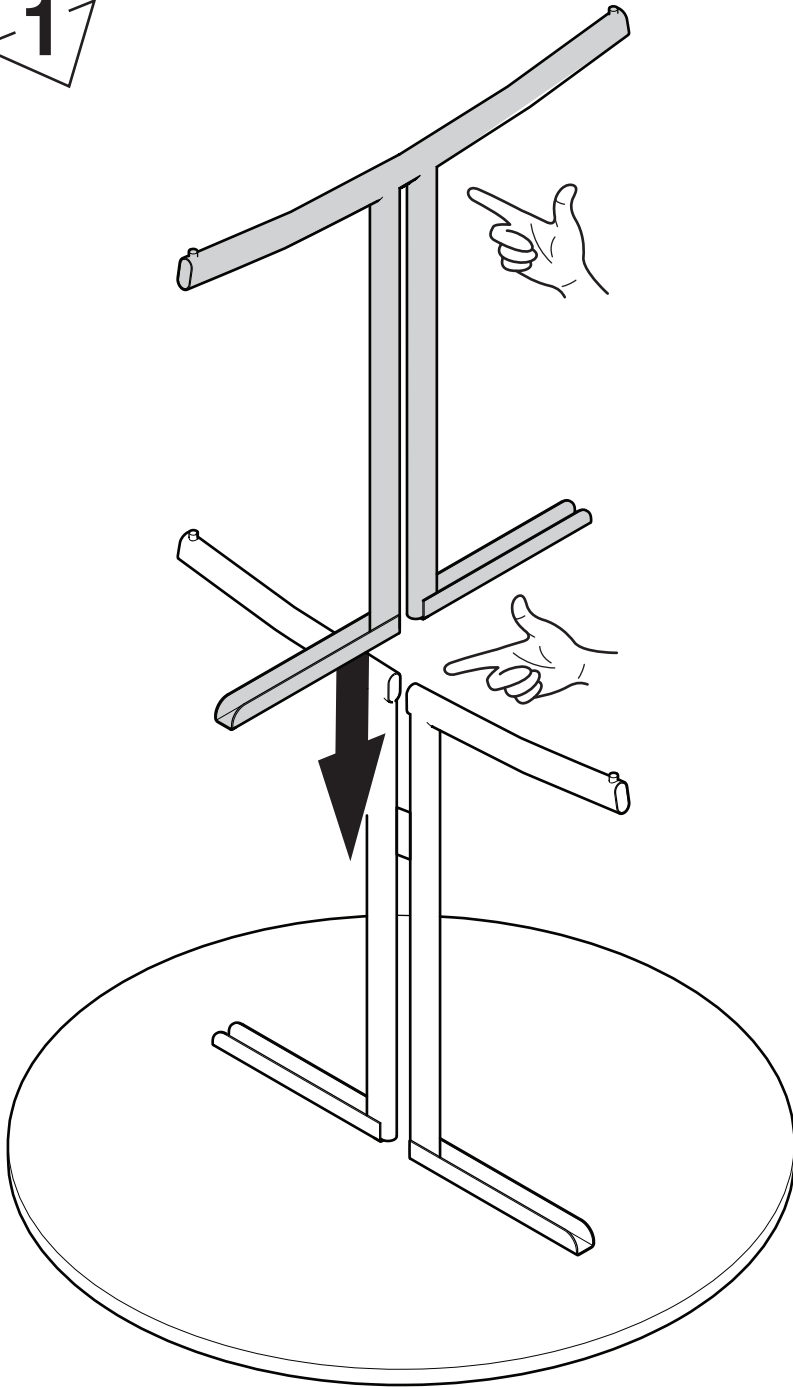

A67091

4,5x20

8x

BE0027

4x

A60000

4x

1

2

REPAIR & DISASSEMBLY

REPAIR

Carefully remove the broken part and secure the new one in its place using appropriate tools and hardware shown in either in the assembly instructions or illustration below. All parts are interchangeable.

RECYCLING

To disassemble the furniture for proper recycling, start by removing all screws and fasteners, then separate materials like wood, metal, and fabric before taking them to the respective recycling facilities.

Part	Description	Material
1	Table top	Wood
2	Leg	Metal
3	Adjustable feet	Metal
4	Cap	Plastic

Contact your local Aj seller for spare parts.

REPARATION & ÅTERVINNING

REPARATION

Ta bort den trasiga delen och montera den nya på plats med lämpliga verktyg och beslag som visas antingen i monteringsanvisningarna eller illustrationen nedan. Samtliga delar går att byta ut.