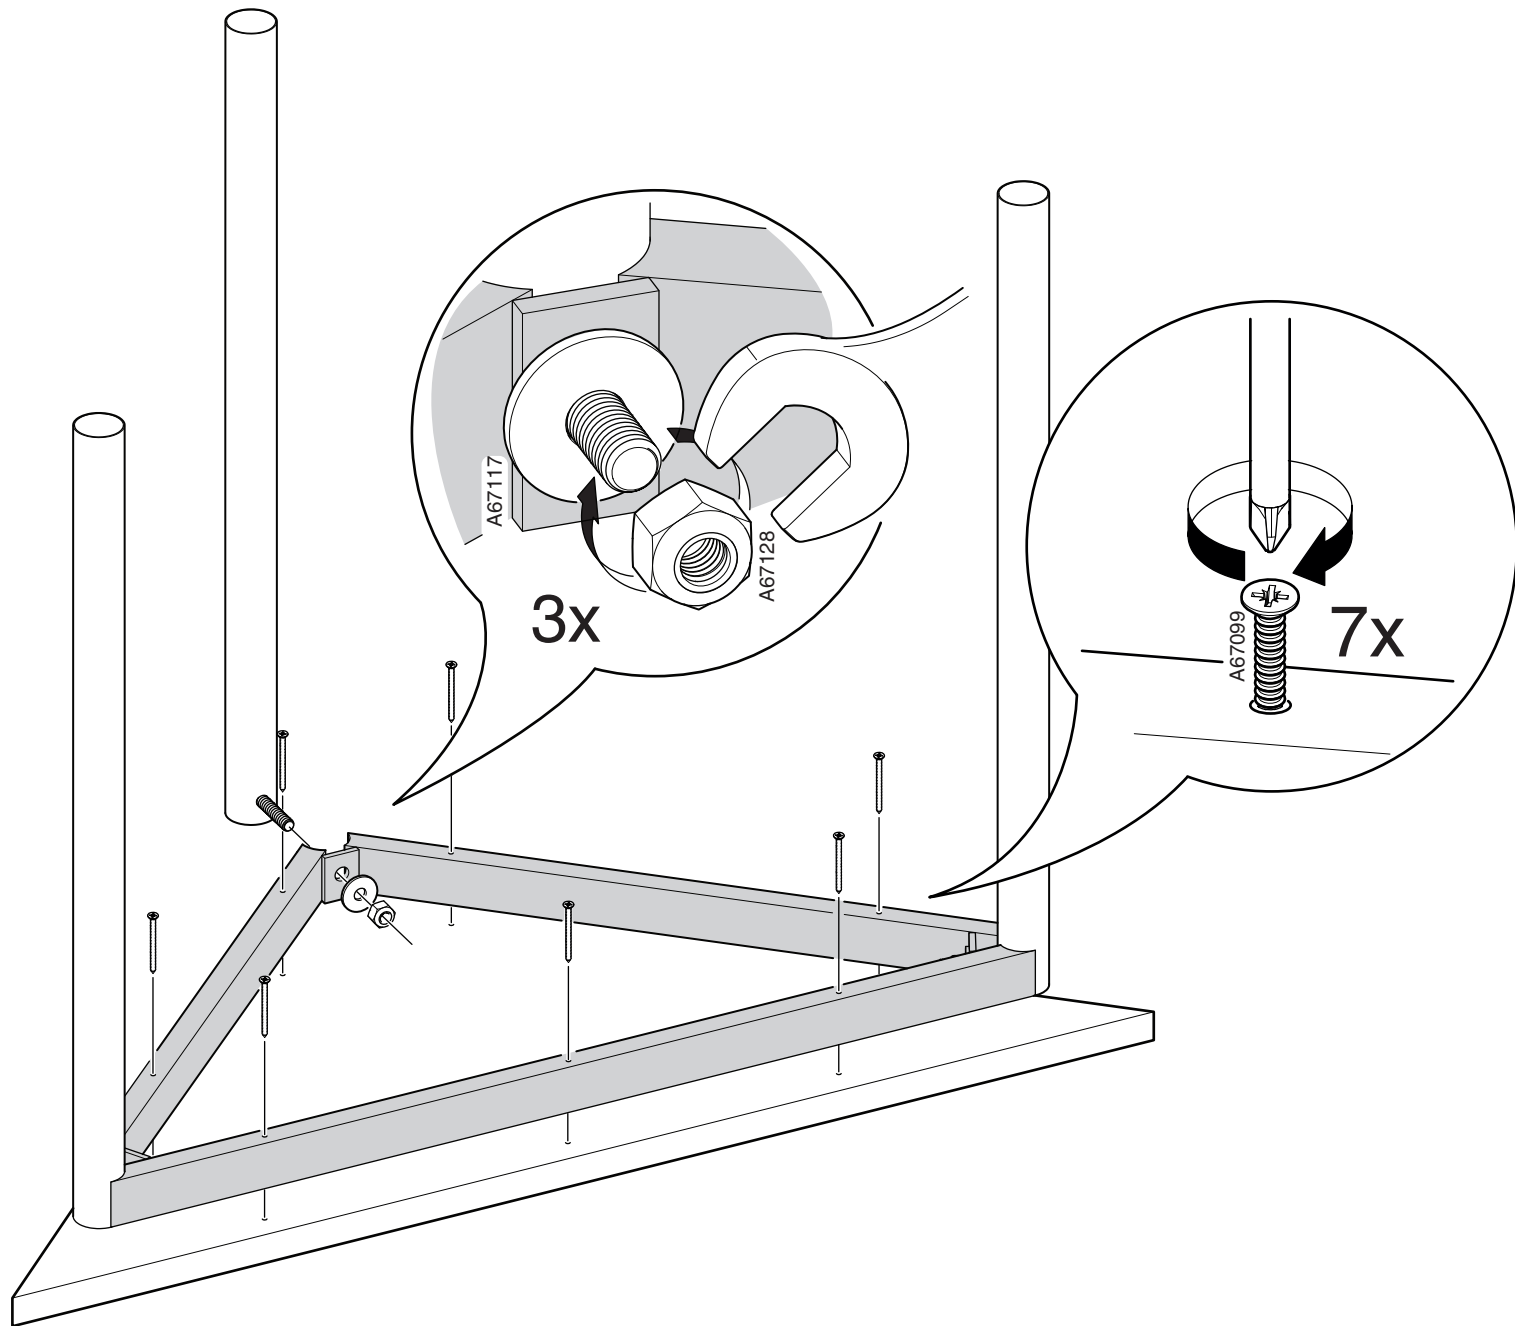

1

REPAIR & DISASSEMBLY

REPAIR

Carefully remove the broken part and secure the new one in its place using appropriate tools and hardware shown in either in the assembly instructions or illustration below. All parts are interchangeable.

Part	Description	Material	Spare part number
1	Washer	Metal	A67117
1	Locking nut	Metal	A67128
1	Wooden screw	Metal	A67099
2	Leg	Metal	-
3	Frame	Metal	-
4	Table top	Wood	-

Contact your local Aj seller for spare parts.